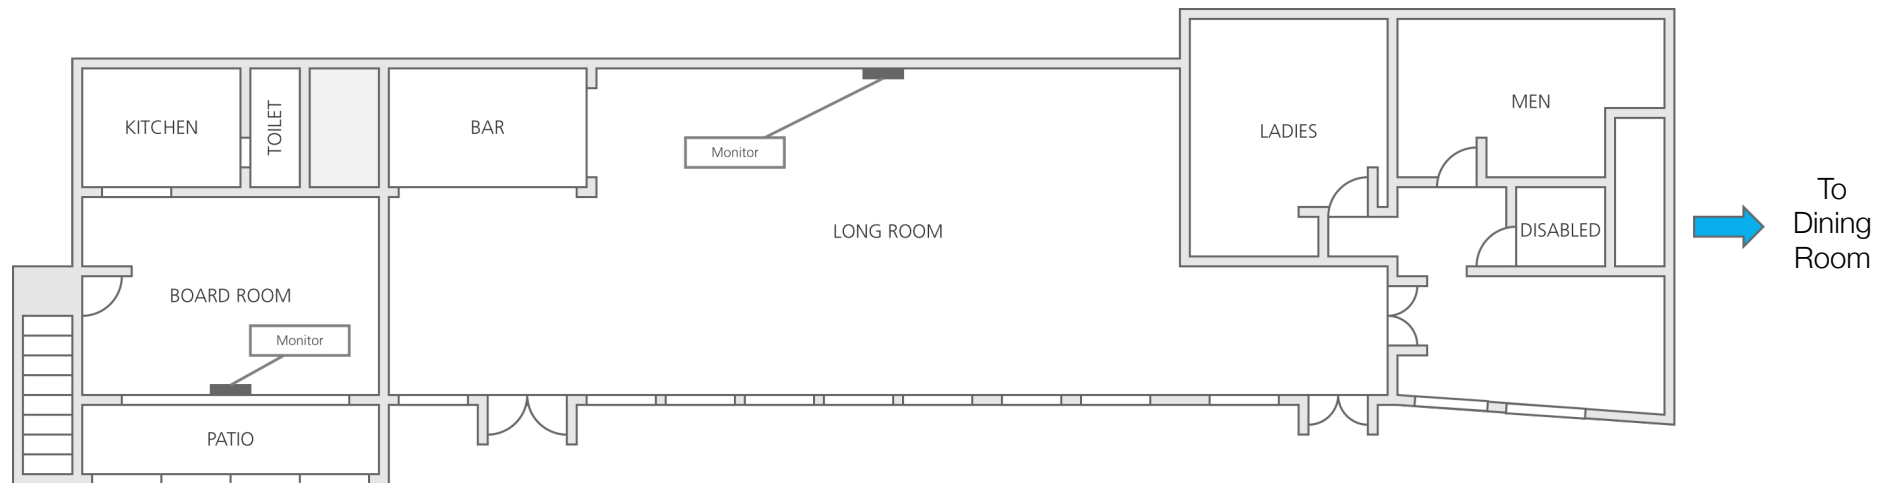

CLUB FOUNDED 1839

SUSSEX COUNTY CRICKET CLUB

BOARD ROOM & LONG ROOM

BOARD ROOM

CAPACITIES		FACILITIES	
Theatre Style	20	Monitors for use with laptop	Yes
Cabaret	10	PA facilities	No
Board Room	14	13 amp sockets	4
Reception	30		
Dinner/Lunch	14		

LONG ROOM

CAPACITIES		FACILITIES	
Theatre Style	150	Monitors for use with laptop	Yes
Cabaret	60	PA facilities	Yes
Board Room	30	13 amp sockets	20
Reception	200		
Dinner/Lunch	120		